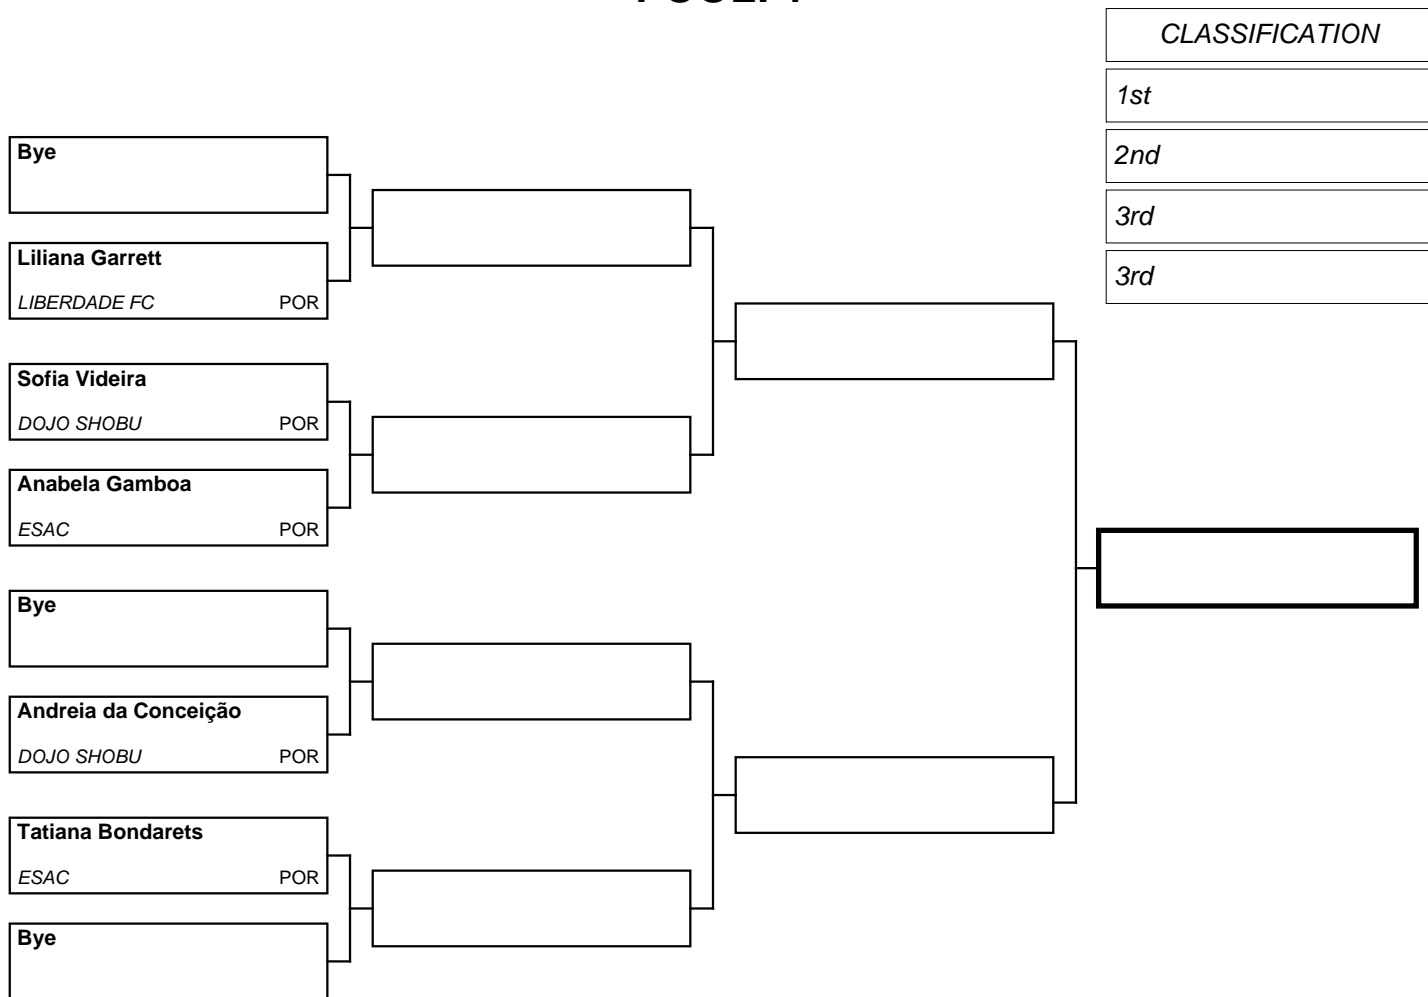

POOL: 1

REPECHAGE

Referees