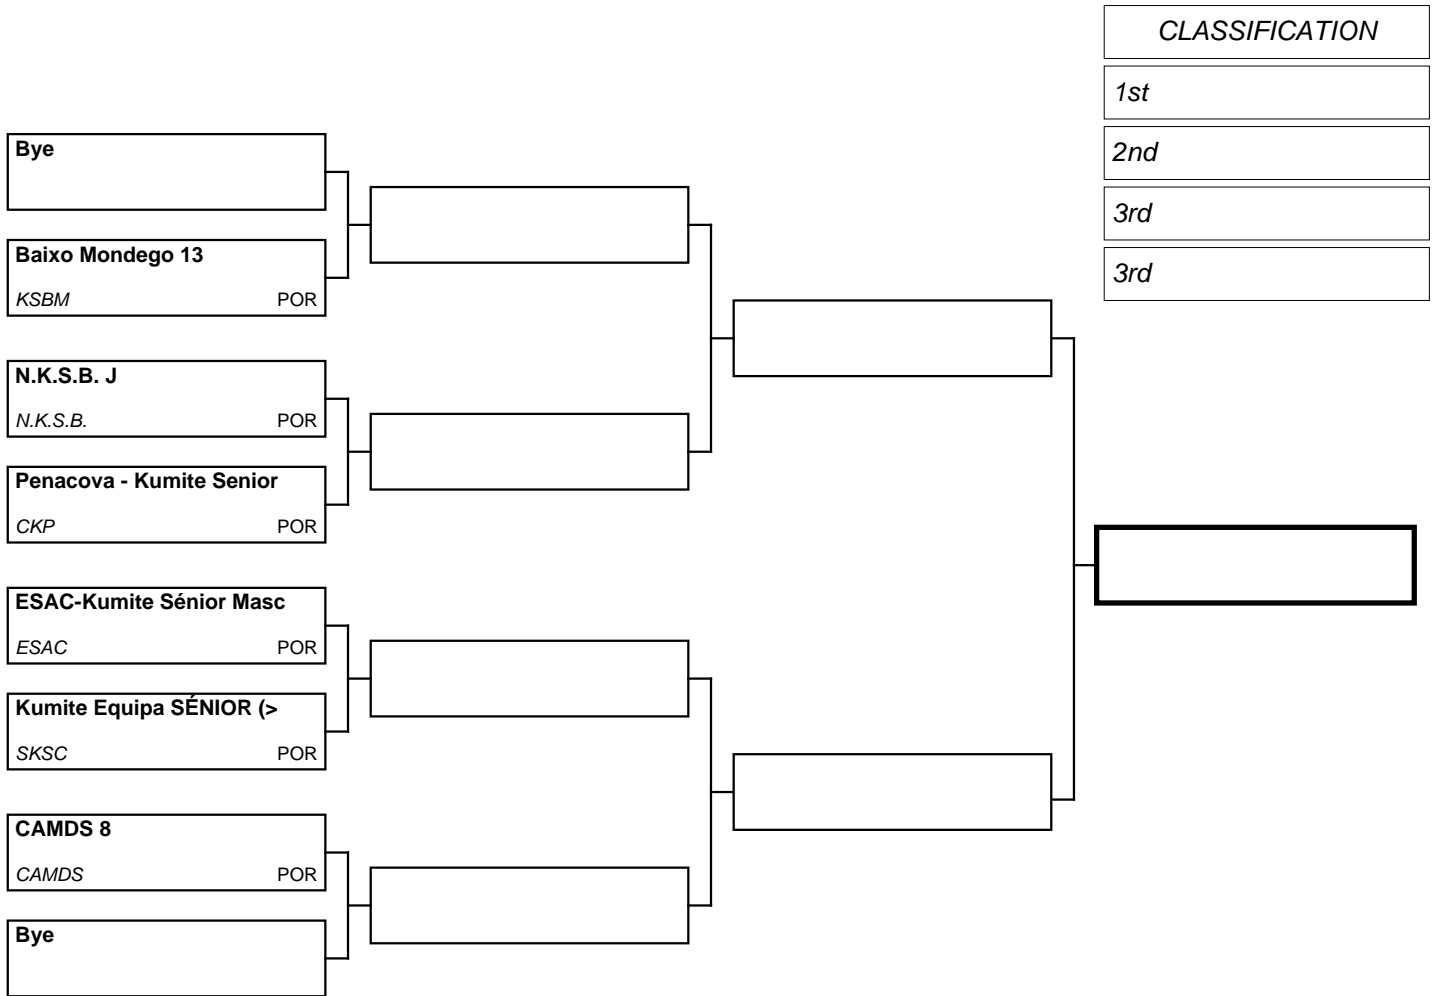

POOL: 1

REPECHAGE

Referees