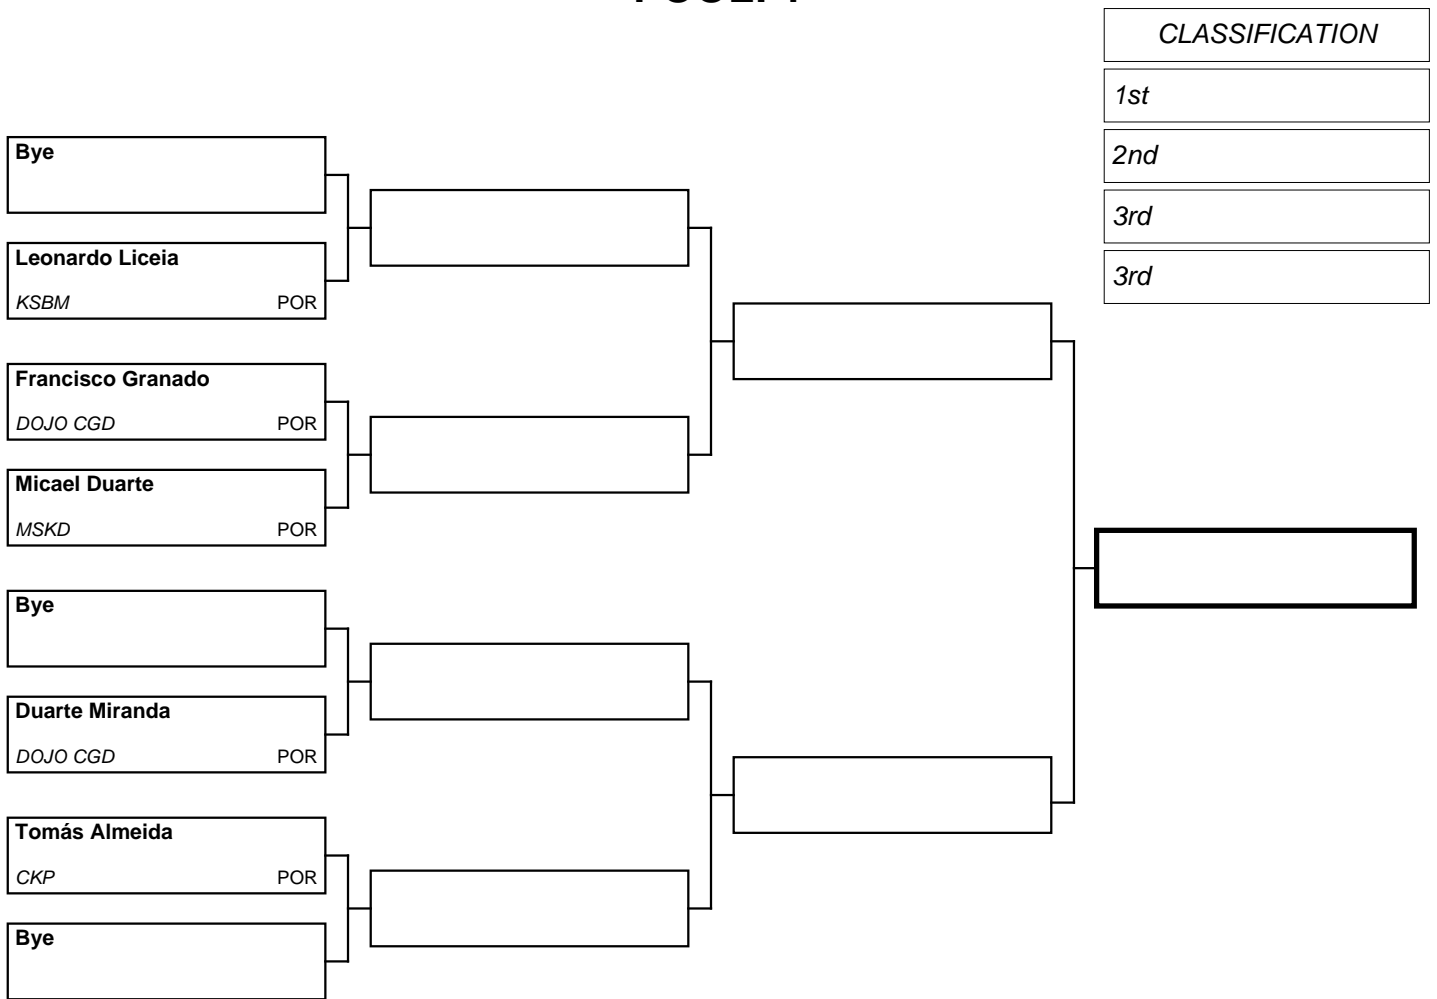

POOL: 1

REPECHAGE

Referees