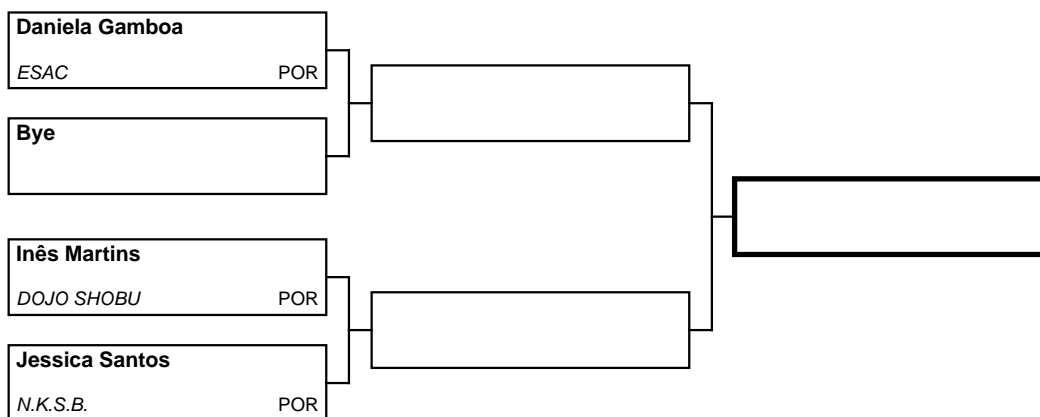

POOL: 1

CLASSIFICATION

1st

2nd

3rd

3rd

Referees