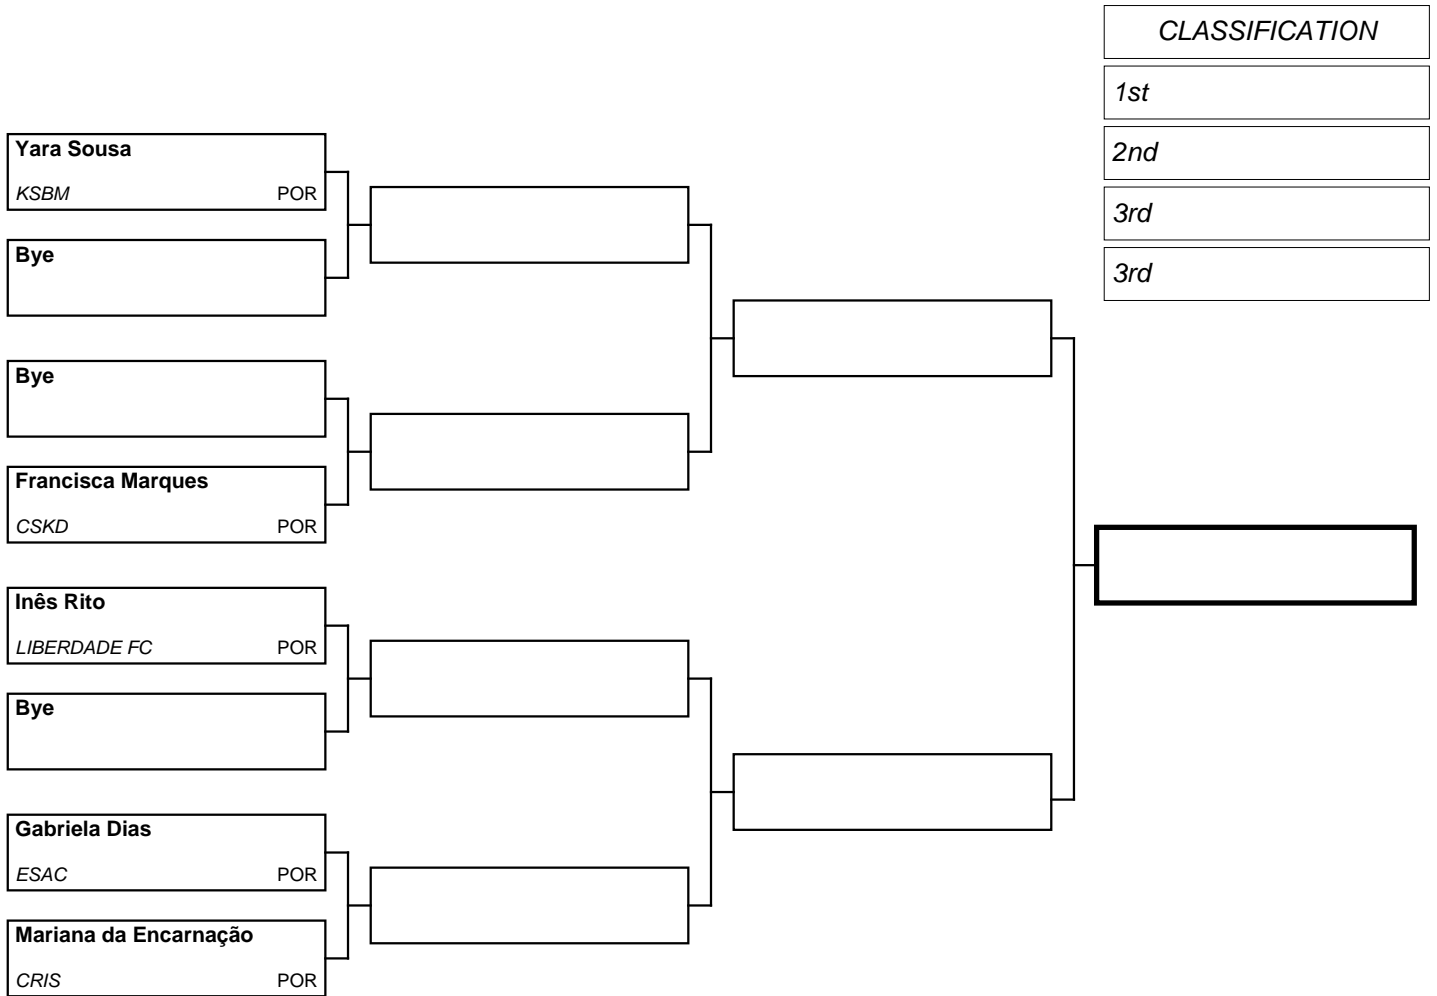

POOL: 1

REPECHAGE

Referees