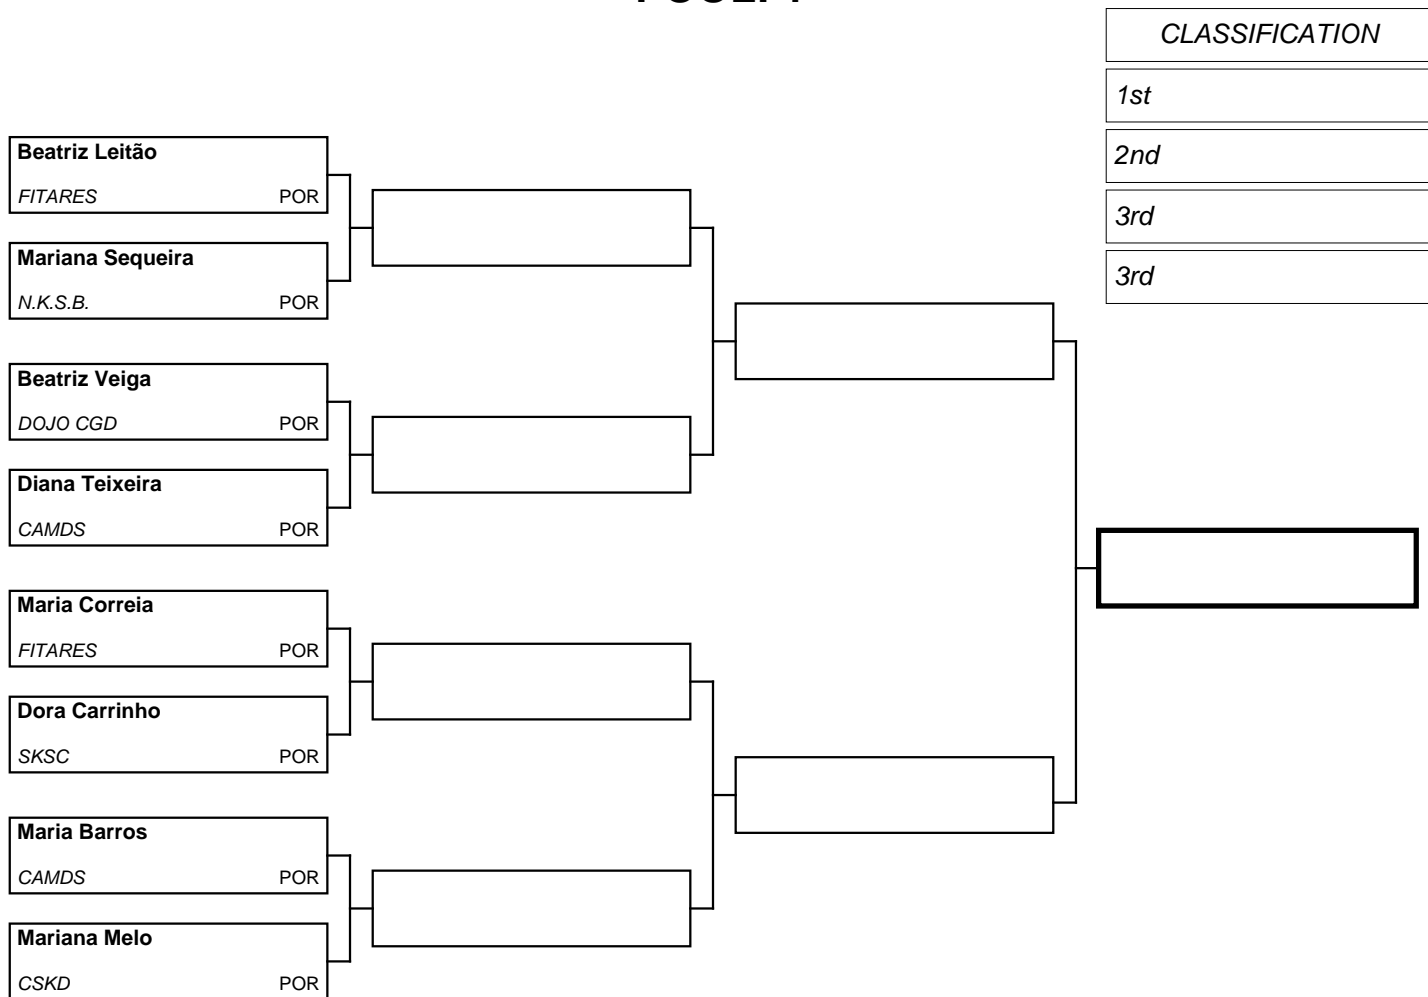

1010

Kata Individual Fem. Iniciados 10/11 anos

Registered competitors: 8 in 1 Pool(s)

POOL: 1

REPECHAGE