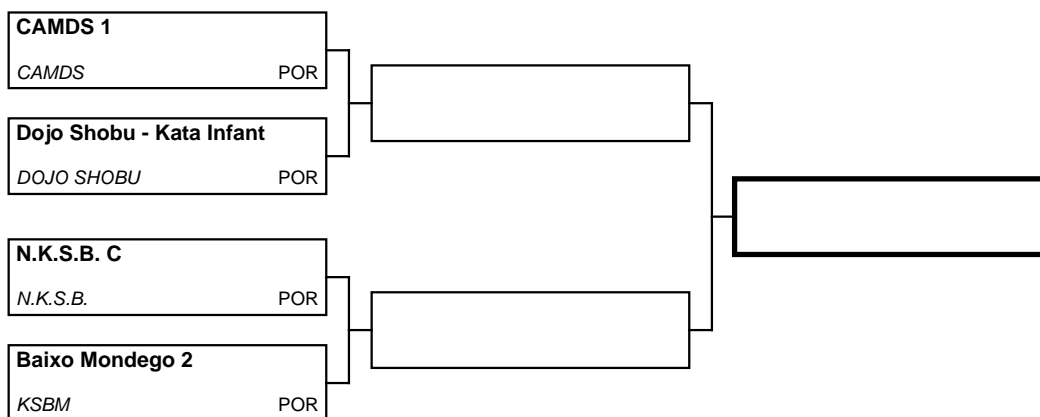

3002

Kata - Infantil Mista

Registered competitors: 4 in 1 Pool(s)

POOL: 1

CLASSIFICATION

1st

2nd

3rd

3rd

Referees

Kimura@ - www.karate-hub.com - events plataform