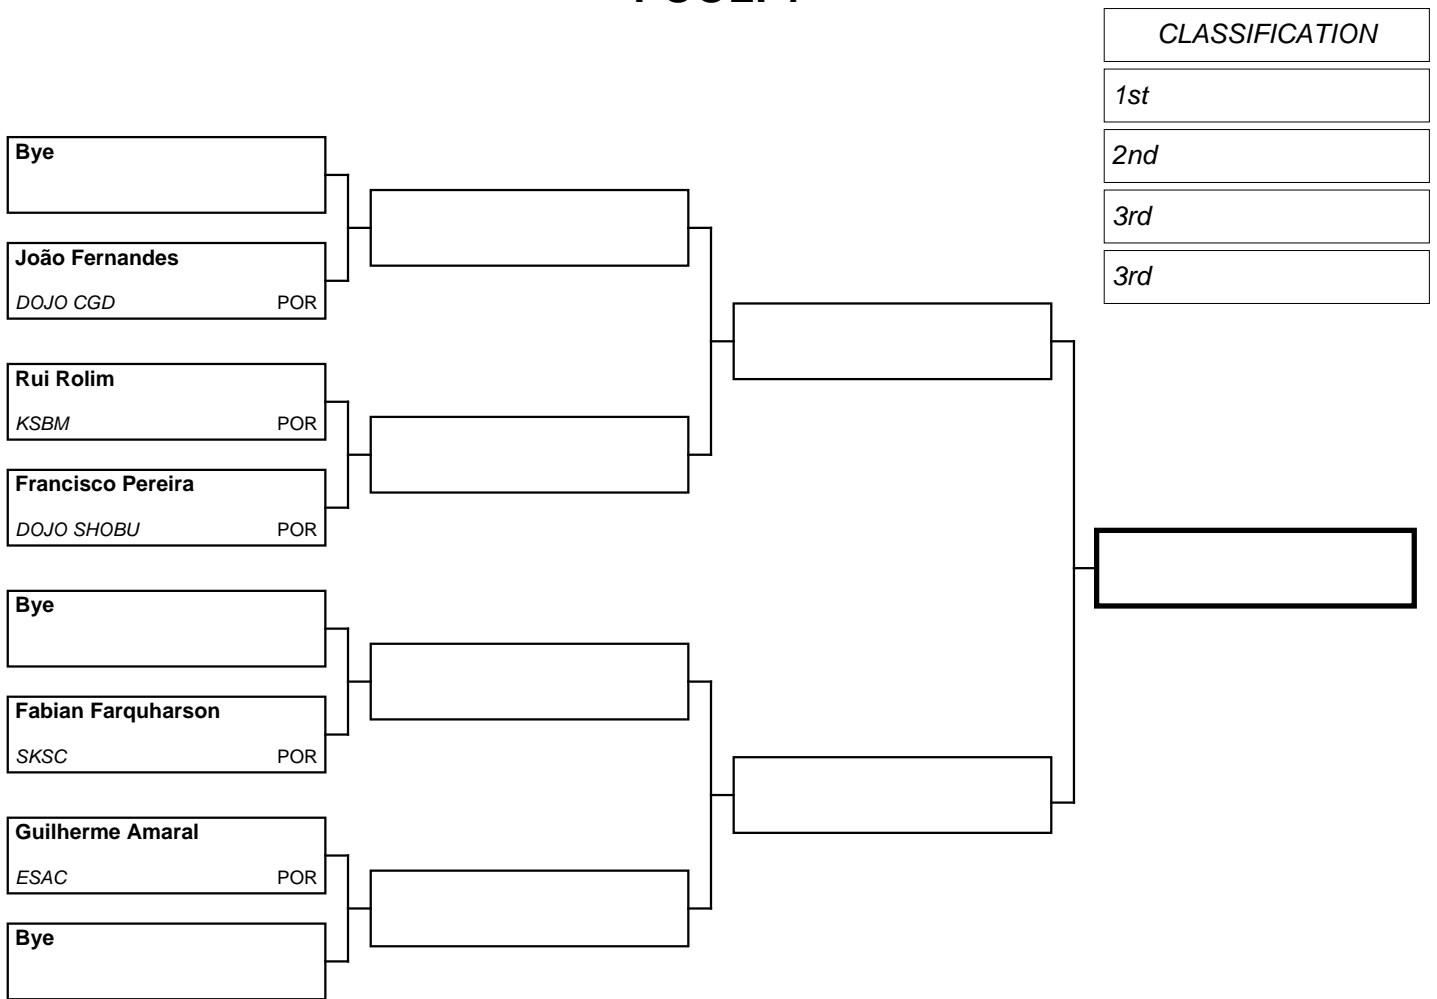

2nd

3rd

3rd

Referees

--	--	--	--	--

**POOL: 1**

**REPECHAGE**

**Referees**