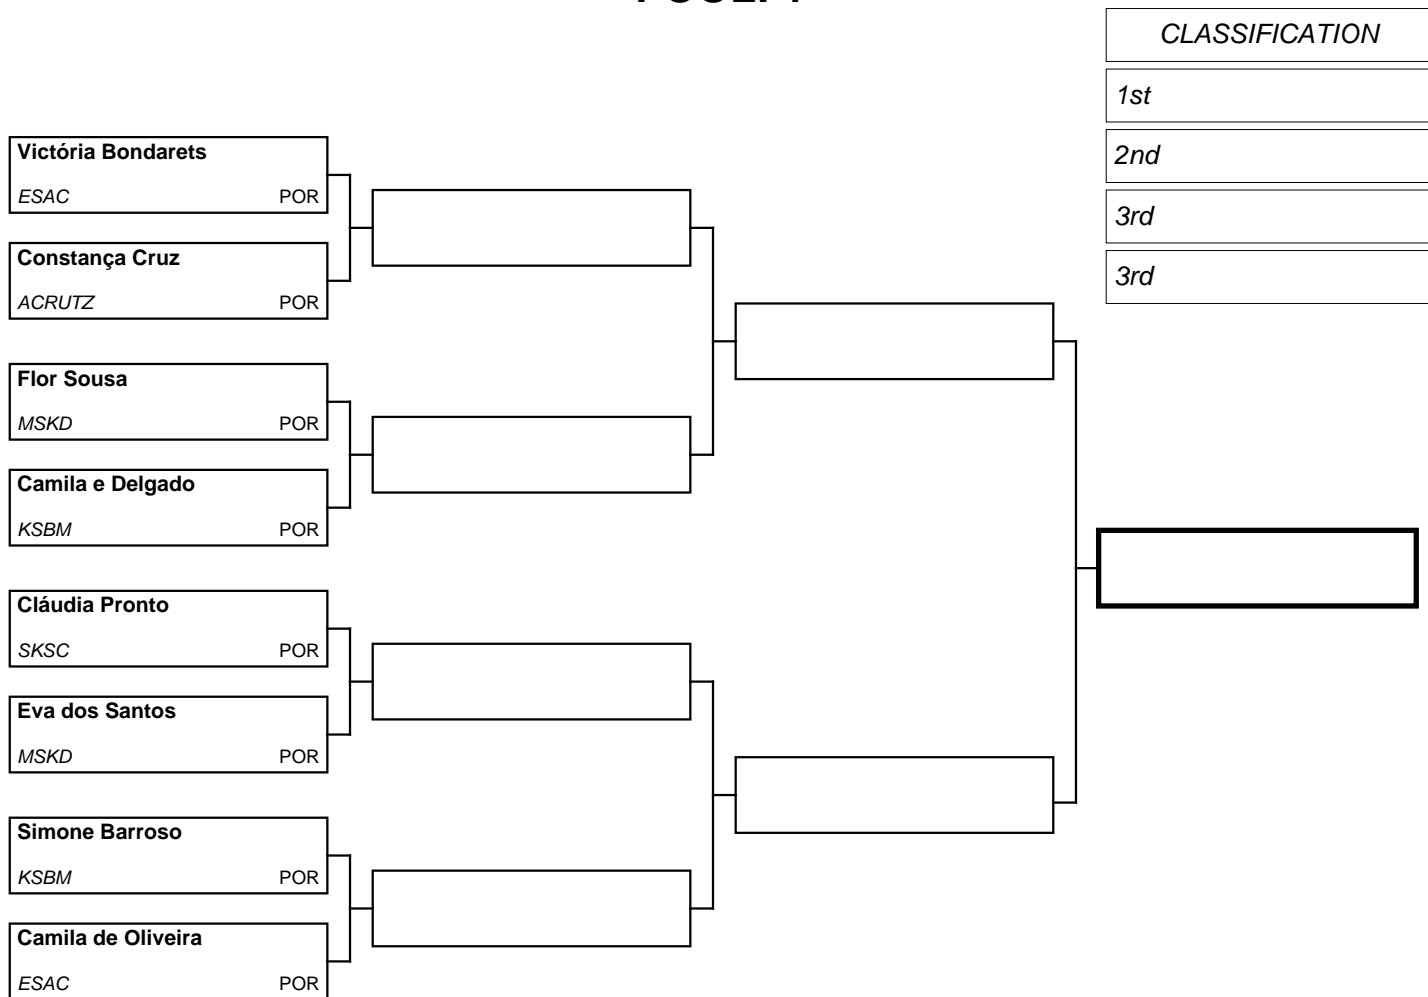

POOL: 1

REPECHAGE

Referees