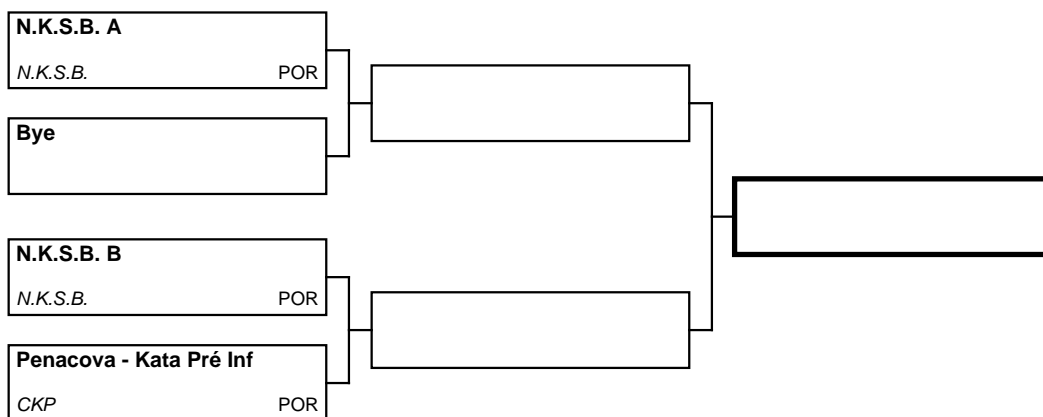

3001

Kata - Pre-Infantil Mista

Registered competitors: 3 in 1 Pool(s)

POOL: 1

CLASSIFICATION

1st

2nd

3rd

3rd

Referees

Kimura® - www.karate-hub.com - events plataform