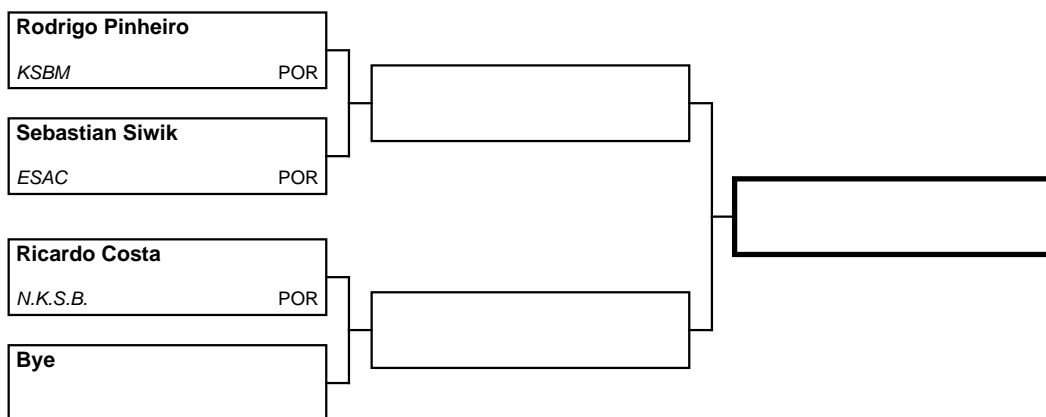

**Referees**

Kimura@ - www.karate-hub.com - events plataform

--	--	--	--	--

**POOL: 2**

**Referees**

--	--	--	--	--

**POOL: 1**

CLASSIFICATION
1st
2nd
3rd
3rd