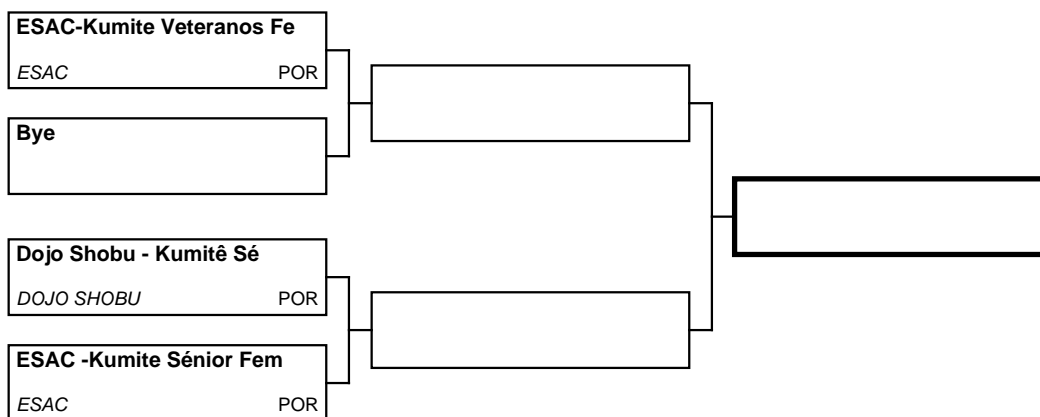

POOL: 1

CLASSIFICATION

1st

2nd

3rd

3rd

Referees

Kimura@ - www.karate-hub.com - events plataform