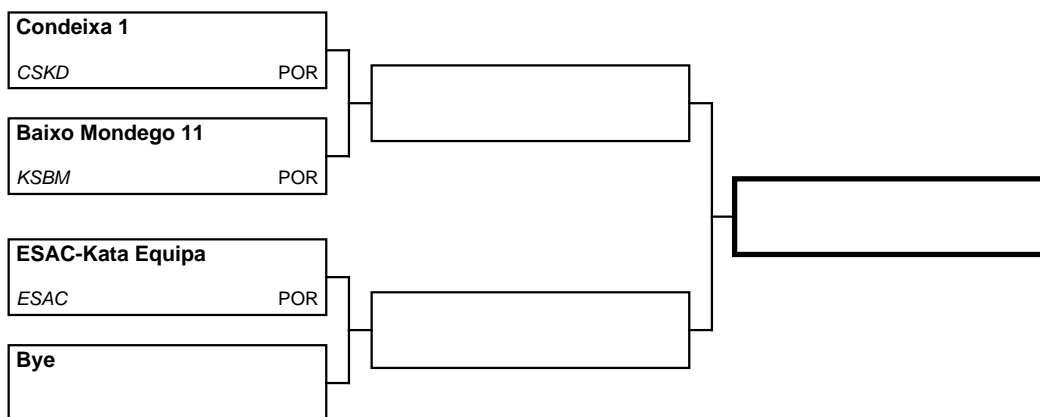

POOL: 1

CLASSIFICATION

1st

2nd

3rd

3rd

Referees