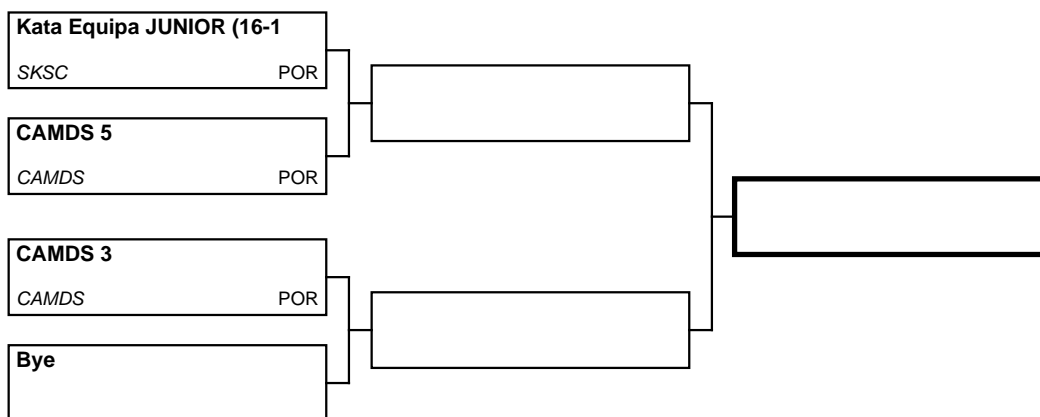

3006

Kata - Junior Masculino

Registered competitors: 3 in 1 Pool(s)

POOL: 1

CLASSIFICATION

1st

2nd

3rd

3rd

Referees

Kimura@ - www.karate-hub.com - events plataform