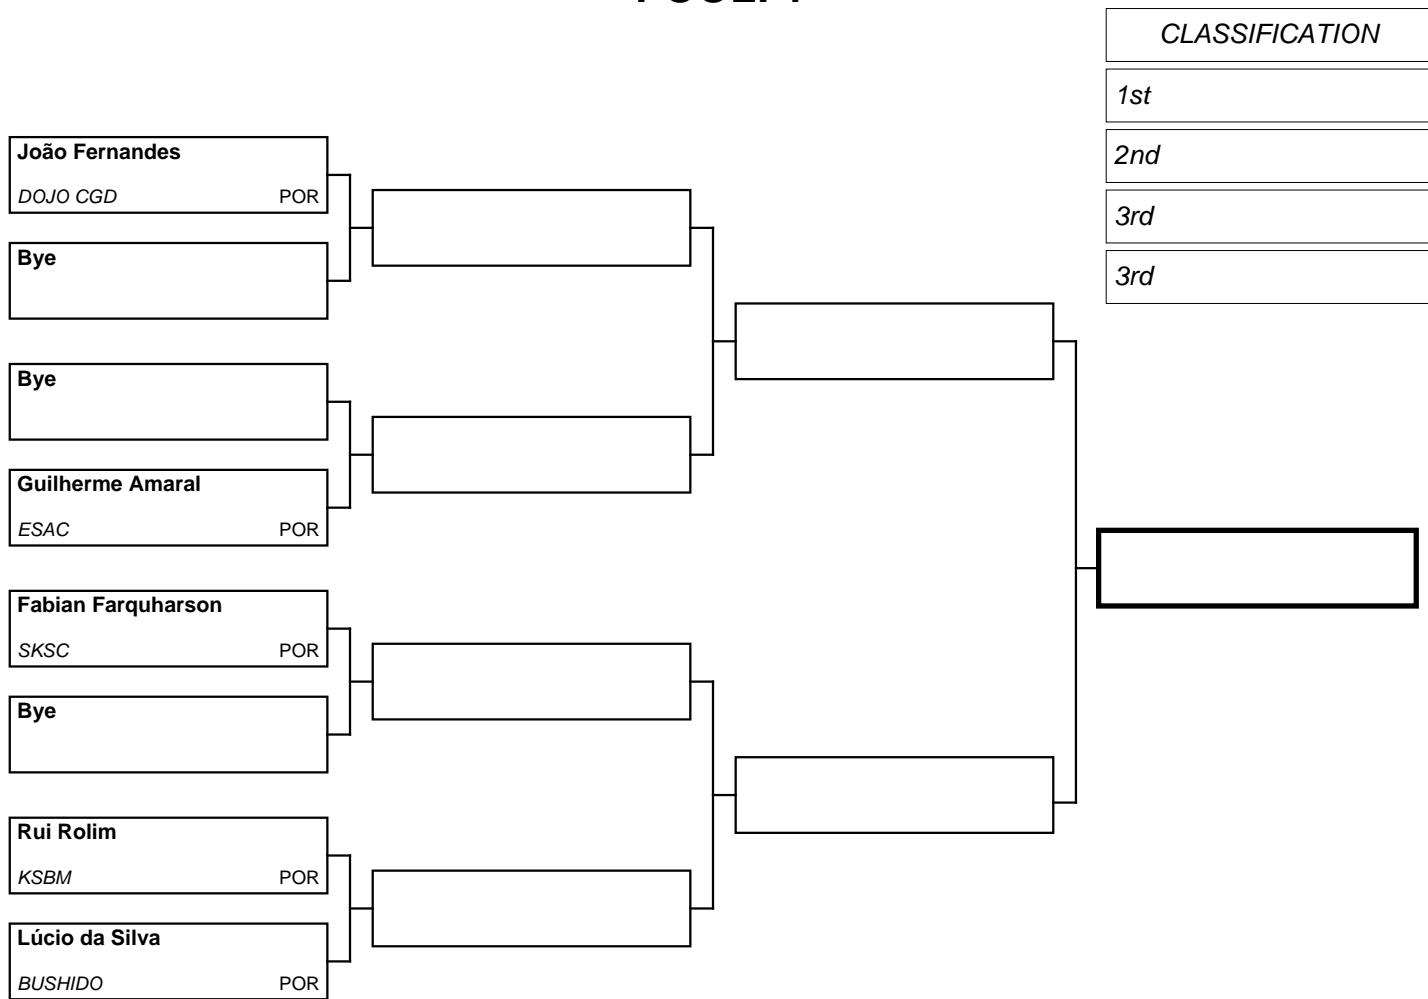

POOL: 1

REPECHAGE

Referees