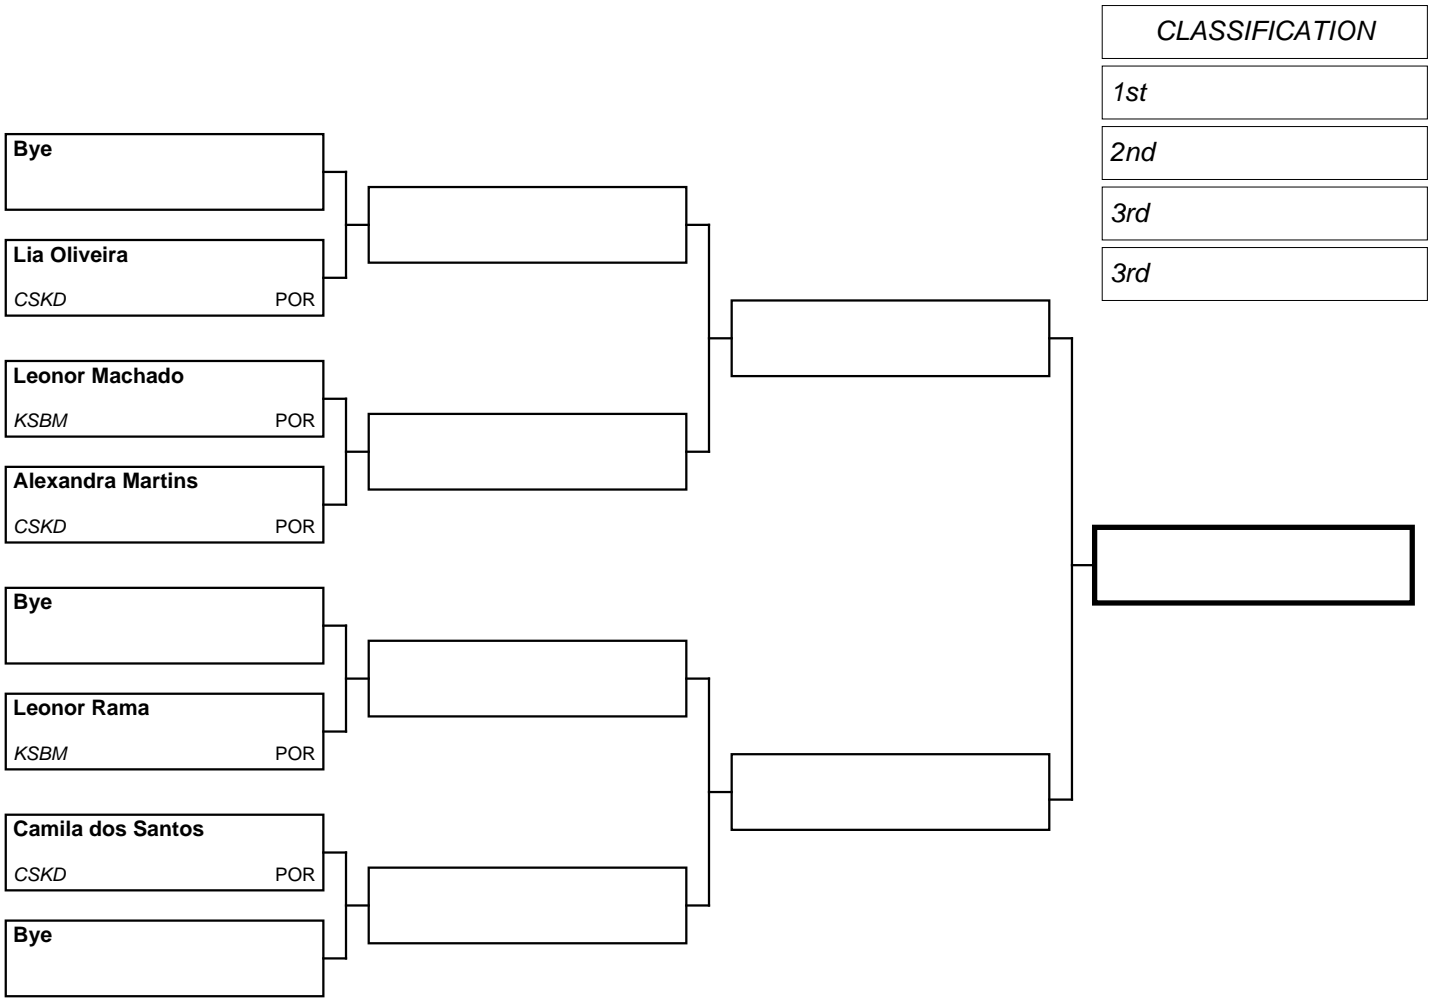

2016

Kumite Individual Fem. Junior 16/17 anos Light

Registered competitors: 5 in 1 Pool(s)

POOL: 1

REPECHAGE