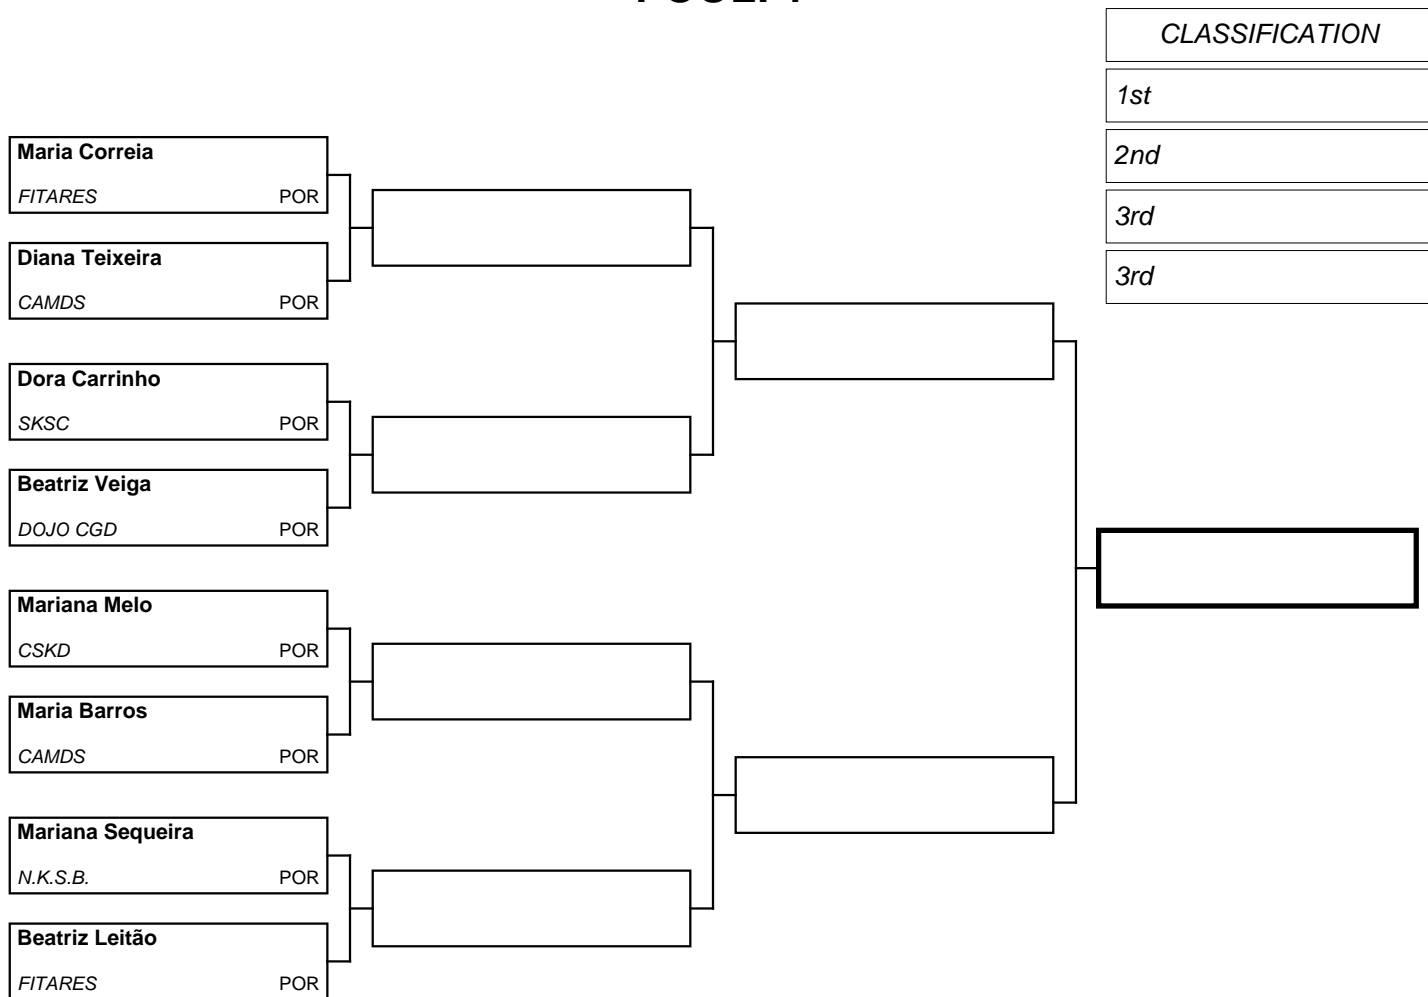

POOL: 1

REPECHAGE

Referees