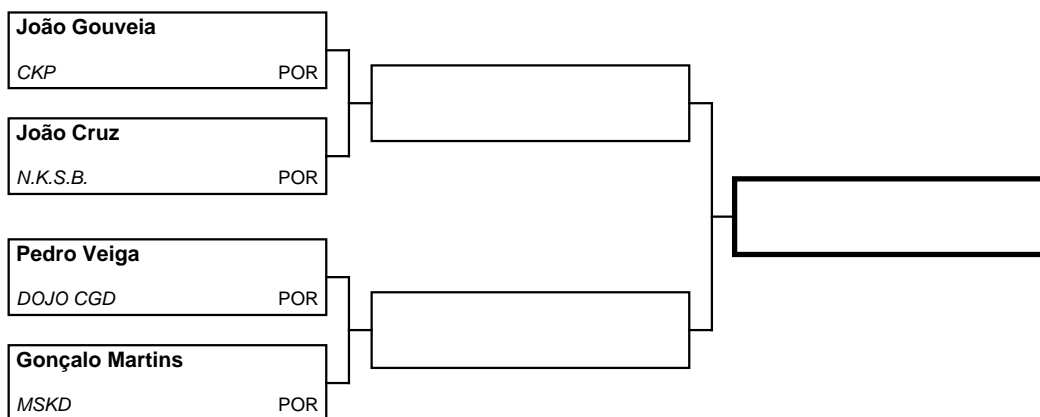

POOL: 1

CLASSIFICATION

1st

2nd

3rd

3rd

Referees