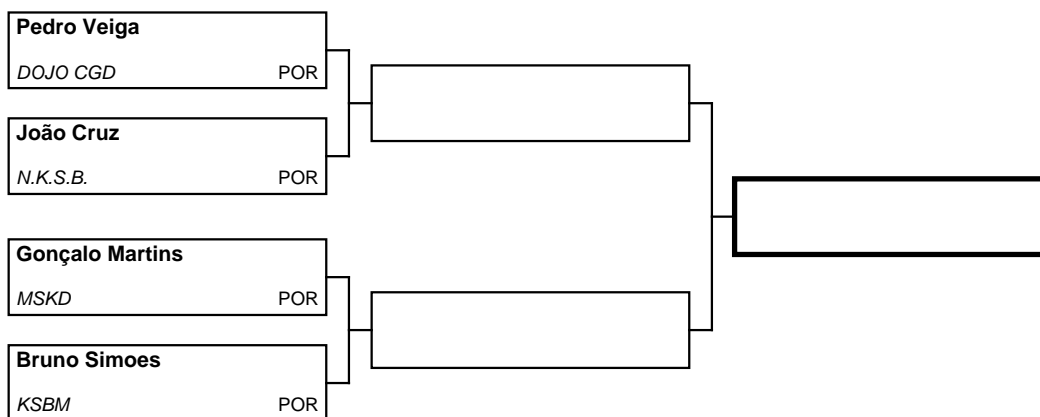

POOL: 1

CLASSIFICATION

1st

2nd

3rd

3rd

Referees