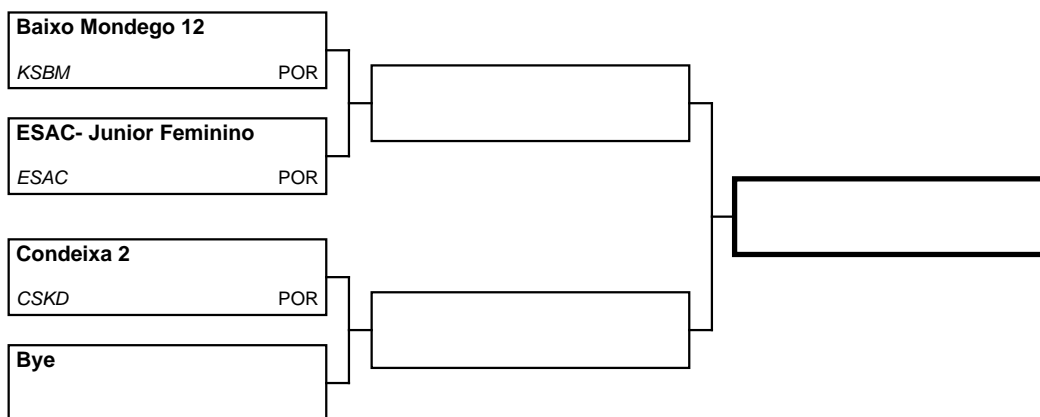

POOL: 1

CLASSIFICATION

1st

2nd

3rd

3rd

Referees

Kimura® - www.karate-hub.com - events plataform