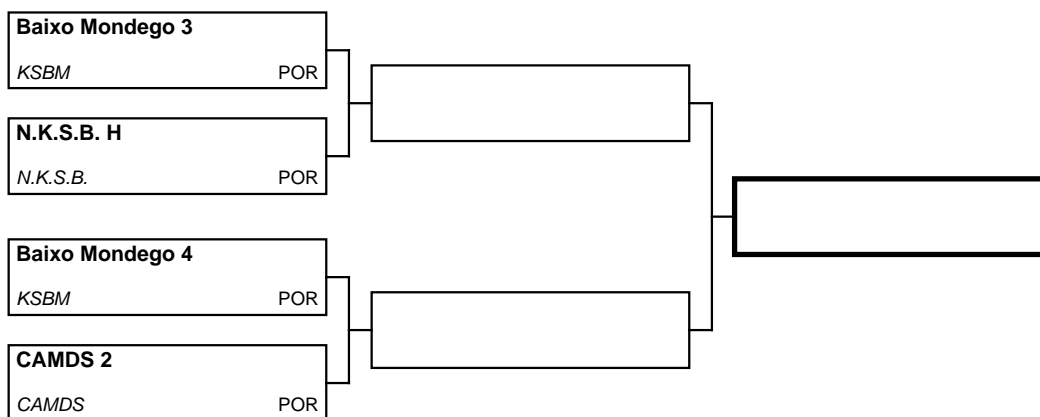

4002

Kumite Infantil Misto

Registered competitors: 4 in 1 Pool(s)

POOL: 1

CLASSIFICATION

1st

2nd

3rd

3rd

Referees

Kimura@ - www.karate-hub.com - events plataform